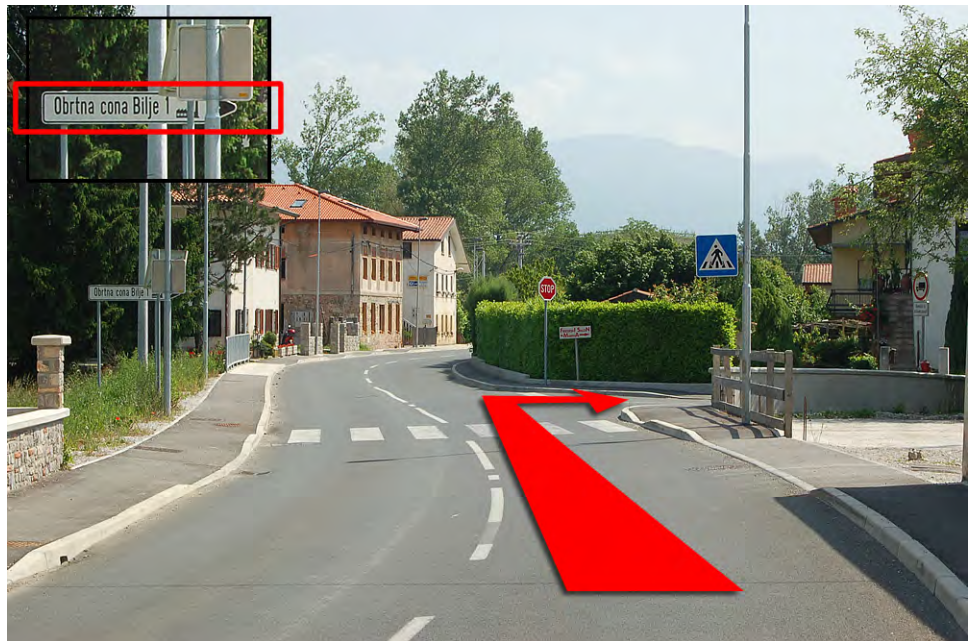

How to find us from Ljubljana direction

TITRO d.o.o

Bilje 92 C

5292 Renče

tel: +386 5 330 96 10

1

Toll booth Bazara

2

Exit highway.

3

First cross road STRAIGHT to
"INDUSTRIJSKA CONA".

4

After cca 950 m turn LEFT in
crossroad and drive under the
highway through village
Vrtojba.

5

After cca 3 km you will come to a crossroad. Turn LEFT in direction Volcja Draga and drive through village BILJE.

6

After you pass the church, turn RIGHT at the first crossroad where you will see the signpost "OBRтна CONA BILJE 1". Drive straight for about 500 m.

7

Company Titro d.o.o.