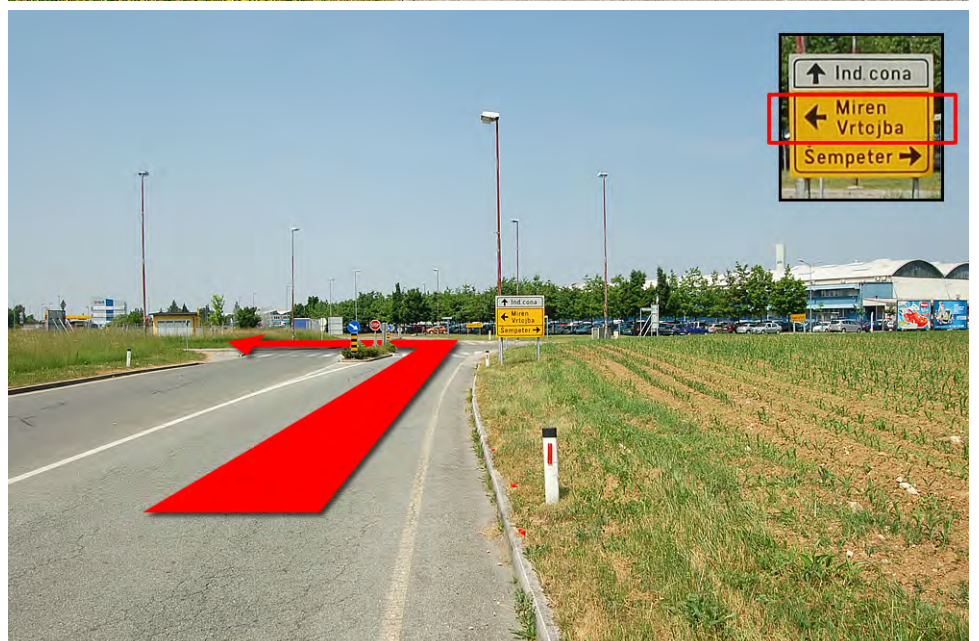

How to find us from Ljubljana direction

TITRO d.o.o

Bilje 92 C

5292 Renče

tel: +386 5 330 96 10

1

Toll booth Bazara

2

Exit highway.

3

First cross road STRAIGHT to
"INDUSTRIJSKA CONA".

4

After cca 950 m turn LEFT in
crossroad and drive under the
highway through village
Vrtojba.

5

After cca 3 km you will come to a crossroad. Turn LEFT in direction Volcja Draga and drive through village BILJE.

6

After you pass the church, turn RIGHT at the first crossroad where you will see the signpost "OBRтна CONA BILJE 1". Drive straight for about 500 m.

7

Company Titro d.o.o.